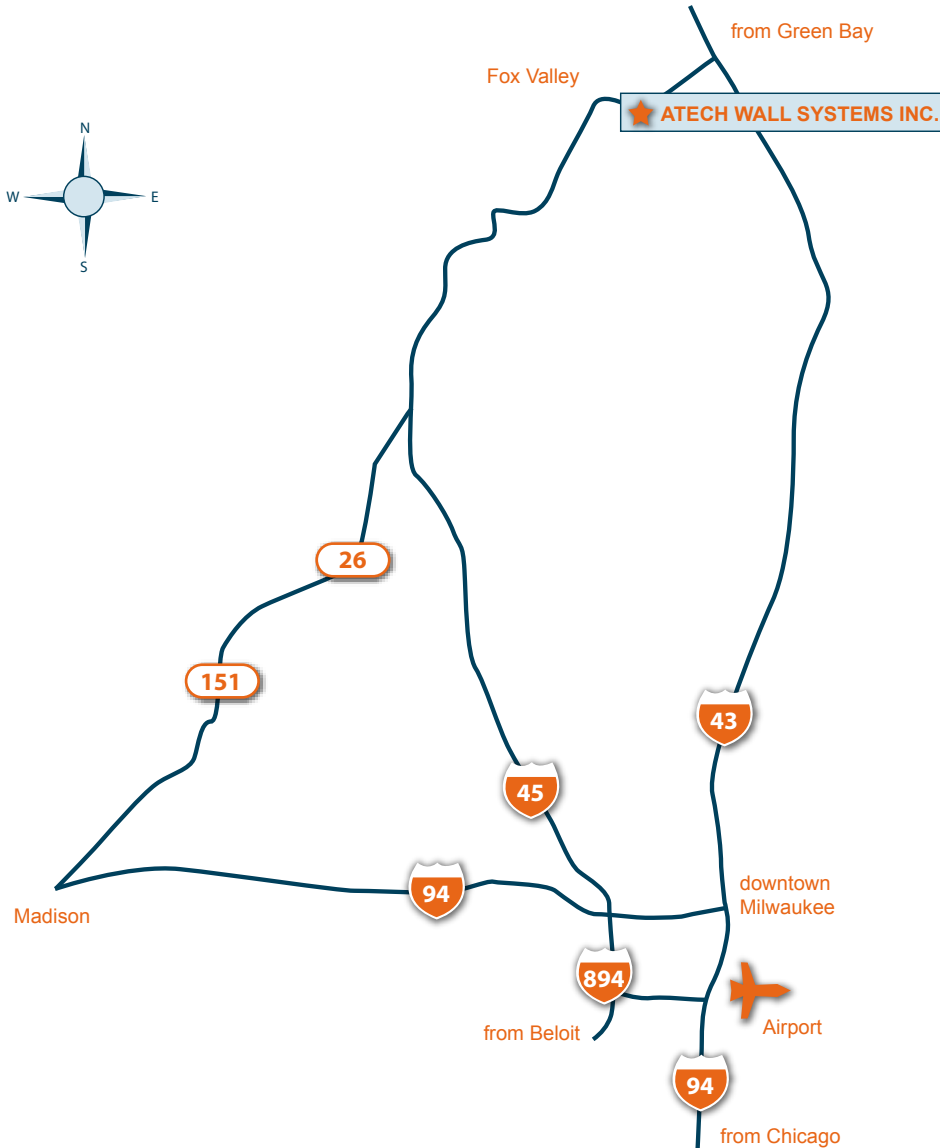

## Fox Valley Location

#### From Madison

Head north US-151 N. Merge onto WI-26 N via the ramp to Rosendale/Oshkosh. Turn left to merge onto US-41 N toward Appleton/Green Bay/Oshkosh. Take exit 148 for WI-55 toward Seymour/Kaukauna. Turn right at Delanglade St/WI-55. Turn left at Maloney Rd. Turn right at Prospect Ln. Turn left at Tower Dr.

#### From Chicago

I-94/I-43 north to I-94W. I-94 west to exit 305B to merge onto US-45 N toward Fond du Lac. Continue on US-41 N (signs for US-41 N/Fond du Lac). Take exit 148 for WI-55 toward Seymour/Kaukauna. Turn right at Delanglade St/WI-55. Turn left at Maloney Rd. Turn right at Prospect Ln. Turn left at Tower Dr.

#### From Beloit

Take US-45/I-894 N toward Fond du Lac. Continue on US-41 N (signs for US-41 N/Fond du Lac). Take exit 148 for WI-55 toward Seymour/Kaukauna. Turn right at Delanglade St/WI-55. Turn left at Maloney Rd. Turn right at Prospect Ln. Turn left at Tower Dr.